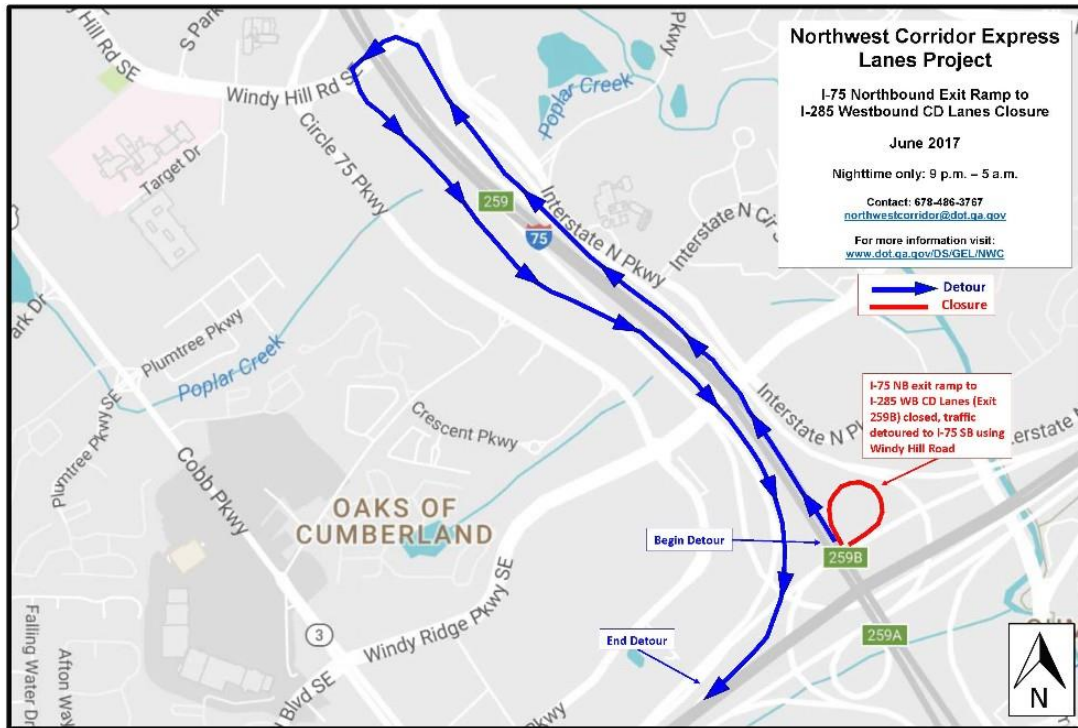

Your Dollar$ Building A Better Georgia

The information you provide to the Georgia Department of Transportation will be used solely by GDOT. The Department does not sell or offer a subscriber's personal information to third parties for marketing purposes. To no longer receive this e-news letter, please select "unsubscribe from this list" below.

If you have any questions or concerns, please feel free to send an email to [Jill Goldberg](mailto:Jill.Goldberg@dot.ga.gov).

Copyright © 2017 Georgia Department of Transportation, All rights reserved.

Our mailing address is:

Georgia Department of Transportation